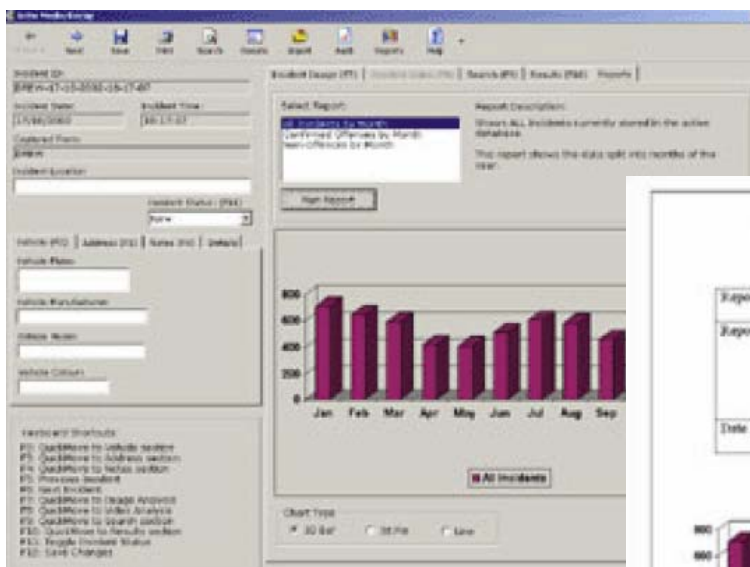

In Vehicle ANPR /LPR Systems

The RECAP database can provide graphical reports, these can either be saved or printed as required, these reports can be customised to each customers individual requirements. The database can be search with time and date, by licence plate numbers, & by use of wild cards should the user not have the full licence plate.

For security reasons the system also keeps a full log of all operations performed, therefore providing an audit trail to aid proving continuity of evidence.

Should You Require any further information on ANPR Systems or any of our other products & services then please Contact us :-
0844 800 1725 or **sales@plettac-security.co.uk**