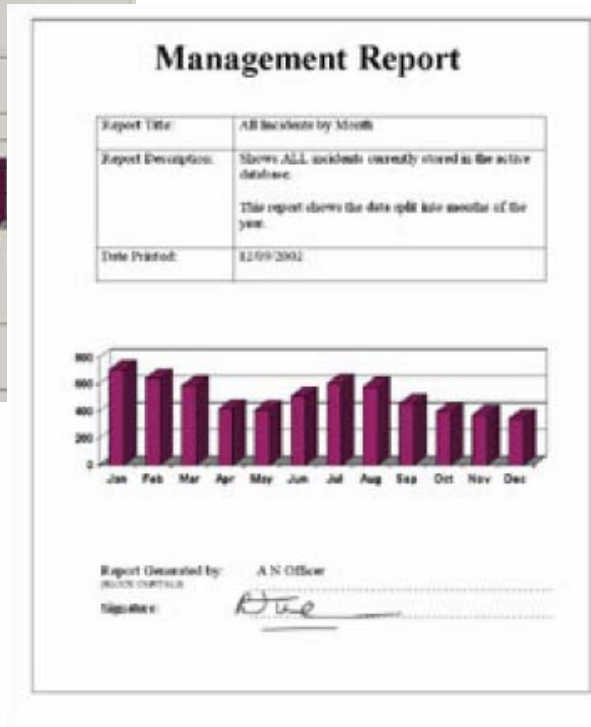

In Vehicle ANPR /LPR Systems

The RECAP database can provide graphical reports, these can either be saved or printed as required, these reports can be customised to each customers individual requirements. The database can be search with time and date, by licence plate numbers, & by use of wild cards should the user not have the full licence plate.

For security reasons the system also keeps a full log of all operations performed, therefore providing an audit trail to aid proving continuity of evidence.

Should You Require any further information on ANPR Systems or any of our other products & services then please Contact us :-
0844 800 1725 or **sales@plettac-security.co.uk**