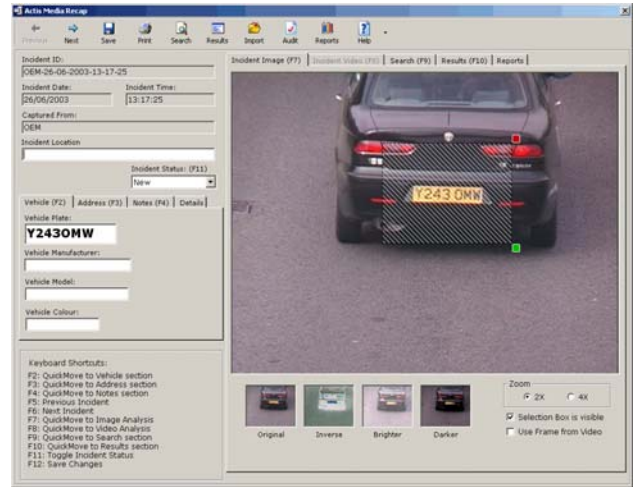

## In Vehicle ANPR /LPR Systems

- Ruggedised PC Unit
- Image & Data Capture
- Police, local Authority & Security Applications
- Data Import into Related database
- Fast Capture up to 130MPH
- Can be used with normal CCTV Cameras
- Integration with D.V.L.A. Database
- Graphical user & Management reporting
- Same User Front end as plettac OCIS.

The portable **ANPR** system has been developed for versatile applications where immediate information is required, this can be for police, local authority or Security Applications.

With integration of the DVLA database the system can be used for vehicle licence evasion, lapsed MOT's, lack of insurance etc, this enables the user to stop the offending vehicle & issue warning notices. The system stores images along with the details, this means warning notices can be issued after the event

The **In Vehicle** system comprises of a ruggedised PC, small monitor screen plettac can also supply CCTV cameras for use with the system, or use cameras already fitted to the vehicle, this can be discussed at the time of planning. All information gathered by the PC can be transferred to a main database PC, therefore allowing the unit to be re-used quickly & effectively.

Picture clarity & enhancement tools are supplied along with the interface to aid the user correctly identifying important licence plates.