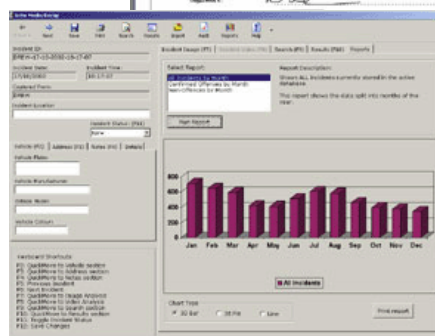

For further information or assistance with any of the above products & services then please contact us **0844 800 1725** or sales@plettac.co.uk, web site www.pleltac-security.co.uk.