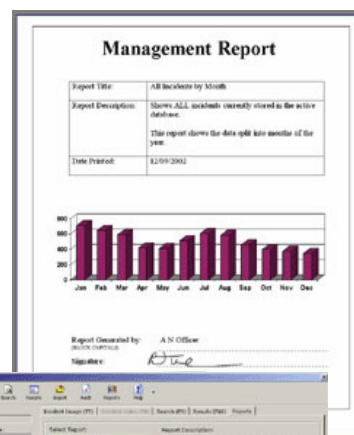

Example of Offence Notice

Other Products & Services

- ☐ CCTV Cameras
- ☐ Digital Recording Systems
- ☐ Biometric Access Control
- ☐ Access Control
- ☐ Pre-build & FAT Testing
- ☐ System Design
- ☐ IR Illumination
- ☐ Rapid Deployment Systems
- ☐ System Integration
- ☐ Fibre Optic Transmission Systems